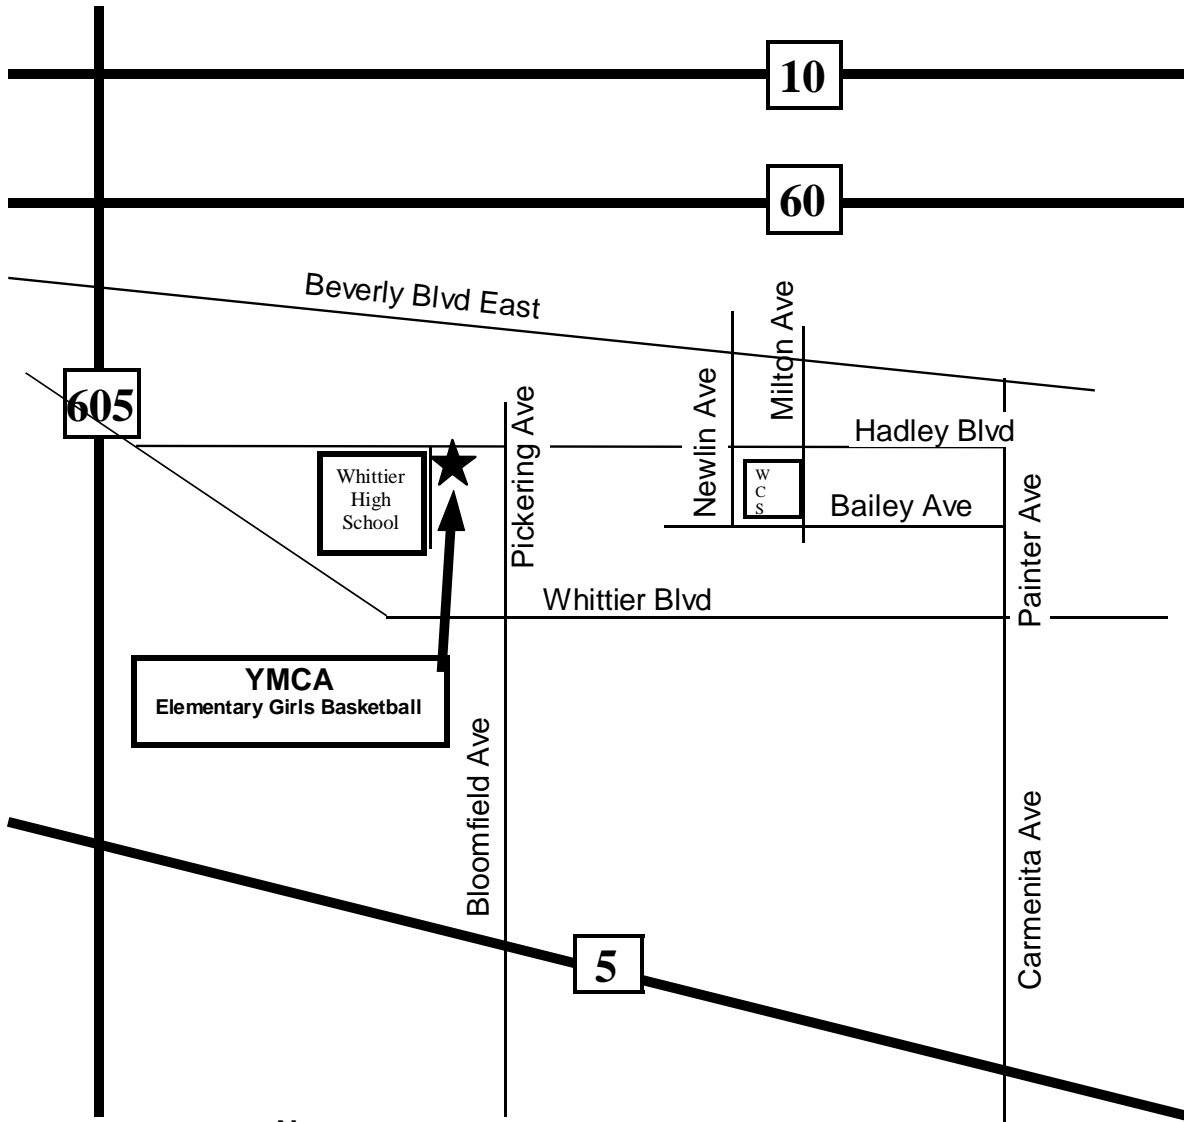

### YMCA of Greater Whittier

12510 E. Hadley  
Whittier, CA 90601  
562-907-6530

Take Painter or Greenleaf North  
Turn West on to Hadley  
YMCA is on the Left side of the Road  
Just Past Pickering Ave

-Map is not drawn to scale